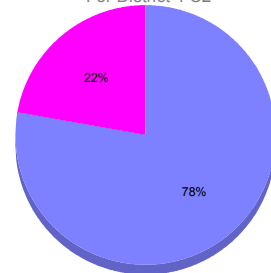

Membership Results 2011-2012

Goal, New, Dropped, Gain/Loss

Comparison of Membership Gain/Loss

Current Year Compared to the Previous Year

Gender Comparison 2010-2011

For District 4 C2

Oct/Nov/Dec

Male Female