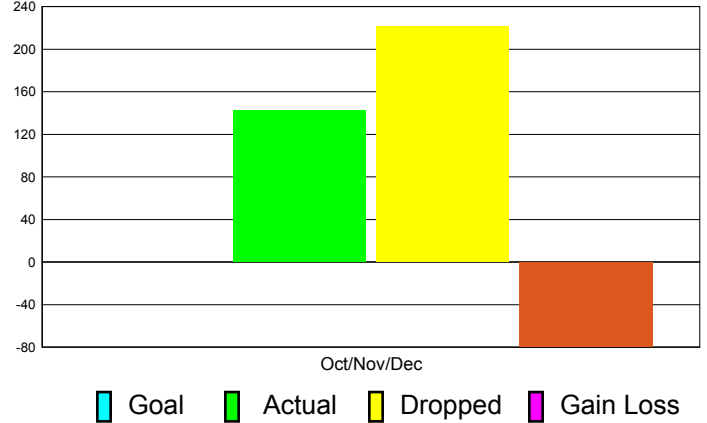

Membership Results 2011-2012

Goal, New, Dropped, Gain/Loss